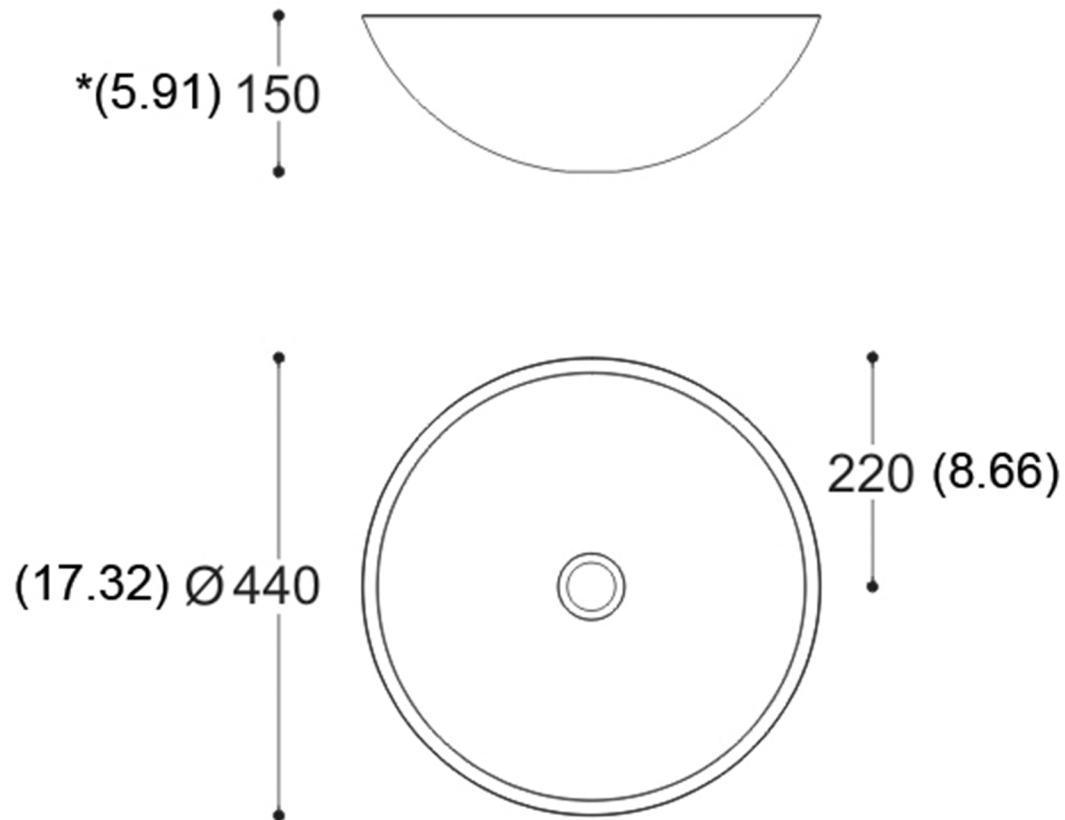

VETRO FREDDO WAVE

Model: VETRO FREDDO WAVE

Category: Bathroom Sink

Material: Glass

Dimensions: 17.4"(L) x 17.4"(W) x 6"(D)

Description: Luxury bathroom sink in silver finish.

*Numbers in parenthesis are in inches